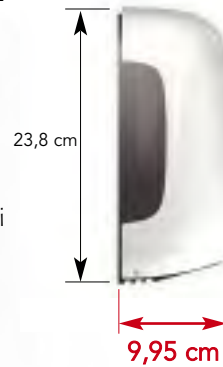

THE SMALLEST EXISTING ECO-JET DRYER: DEPTH LOWER THAN 10 CM.!!!

SHORT DRYING TIME, HUGE ENERGY SAVING:

- 200 km/h air speed, 20 sec. drying time, only 900 W!
- Optimum performance / consumption / budget ratio
- ATTRACTIVE DESIGN: white, chrome-satin, chrome ABS cover
- Sensor operated, with adjustable distance detection
- HEPA FILTER (option): it allows protection against 99,997% of bacterials, spreading clean air on hands